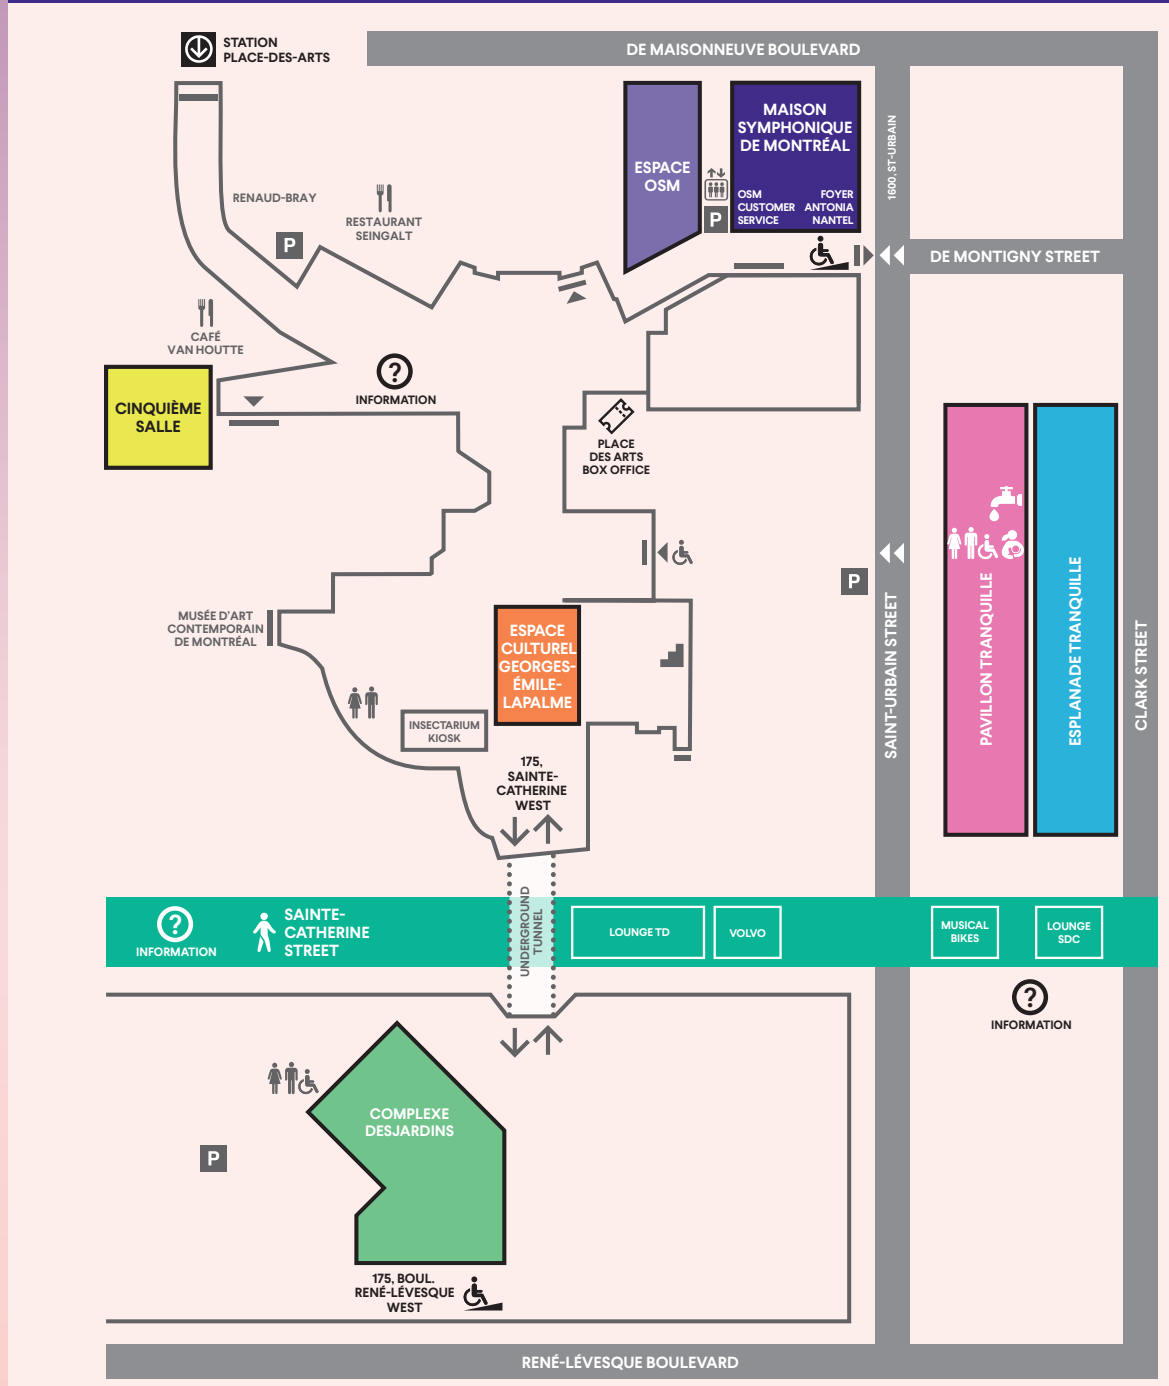

OUR PARTNERS

PRESENTING SPONSOR OF THE OSM

PRESENTING SPONSOR

EVENT HOST

OFFICIAL VEHICLE

ASSOCIATED PARTNER

CONCERT SPONSOR

PRIVILEGED PARTNERS

ARCHAMBAULT

VENUE SPONSOR

ARTISTIC PARTNERS

MEDIA PARTNERS

PUBLIC PARTNERS

SITE MAP

VIRÉE HIGHLIGHTS

WEDNESDAY
AUGUST 13

7:30 P.M.

Spectacular Nature!
Free grand concert at the Olympic Park Esplanade

FRIDAY
AUGUST 15

5:30 P.M.

Urban Nature

SATURDAY
AUGUST 16

10:00 A.M.
1:00 P.M.

The Artcycle: Our Natural World

SUNDAY
AUGUST 17

1:00 P.M.
3:30 P.M.

Tous en chœur!

7:30 P.M.

Holst's Legendary Planets

8:45 P.M.

Hicky & Kalo

5:00 P.M.

Andrew Wan and Piazzolla's 4 Seasons

4:00 P.M.

A Musical Journey from Vienna to the Far North

1:30 P.M.

The Voice of Nature with Beth Taylor

OSM ORCHESTRE SYMPHONIQUE DE MONTRÉAL

Presented by
Hydro Québec

LA VIRÉE CLASSIQUE OSM

Presenting sponsor

TICKETS

STARTING AT
$20

Taxes not included

PAYING ACTIVITIES

FREE ACTIVITIES

FAMILY ACTIVITIES

HÔTE DE L'ÉVÈNEMENT
Place des Arts